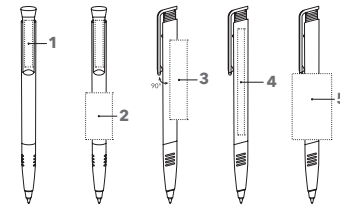

SUPER HIT CLEAR SG

Image scale 1:1

ART. NO. 2234

Push ball pen

Glossy transparent body surface and shiny opaque clip,
coloured soft grip zone,
senator® magic flow X20 refill (1.0 mm),
writing length up to 2,000 m,
ink colour: blue or black

SERVICES

Mix & Match: from 10,000 pieces

PMS Service: from 10,000 pieces

BRANDING / AREA

Clip	1	1c - 5c Print CMYK Print	35 x 6 mm
Barrel	2	1c - 5c Print	35 x 20 mm
	3	1c - 5c Print	60 x 12 mm
	4	CMYK Print	80 x 7 mm
	5	1c - 5c Print	50 x 30 mm
(from 1,000 pieces)			