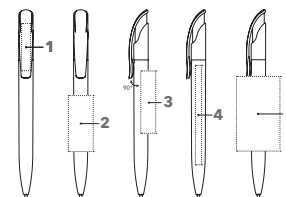

# CHALLENGER CLEAR

Image scale 1:1

### Push ball pen

Glossy transparent body and clip surface,  
senator® magic flow G2 refill (1.0 mm),  
writing length up to 5,000 m,  
ink colour: blue or black

## BRANDING / AREA

<b>Clip</b>	<b>1</b>	1c - 5c Print	35 x 7 mm
		CMYK Print	
<b>Barrel</b>	<b>2</b>	1c - 5c Print	45 x 20 mm
	<b>3</b>	1c - 5c Print	50 x 12 mm
	<b>4</b>	CMYK Print	80 x 7 mm
	<b>5</b>	1c - 5c Print	60 x 35 mm (from 1,000 pieces)